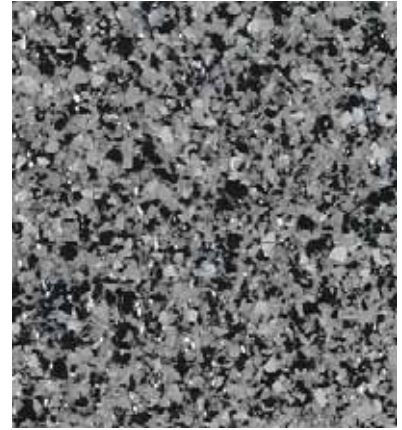

Micro Chip Color Blends

SHALE

SKY

GRAPHITE

BLUE MICA*

DESERT TAN

CONFETTI

AUTUMN

ASH

SAGE

The samples shown are only close approximations and should not be used for specification purposes.
Contact Dur-A-Flex to obtain actual samples for best color selection.

*Blue Mica contains silver metallic chip.