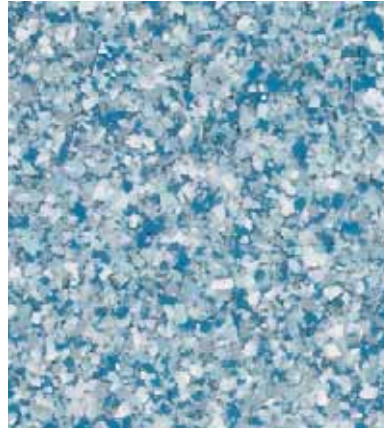

Micro Chip Color Blends

SHALE

SKY

GRAPHITE

BLUE MICA*

DESERT TAN

CONFETTI

AUTUMN

ASH

SAGE

The samples shown are only close approximations and should not be used for specification purposes.
Contact Dur-A-Flex to obtain actual samples for best color selection.

*Blue Mica contains silver metallic chip.