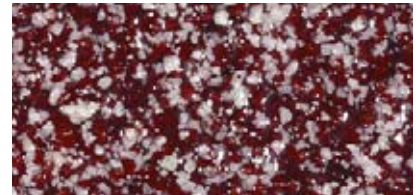

**Q-11 Quartz Color Blends**

Q11-13

Q11-23

Q11-31

Q11-15

Q11-24

Q11-33

Q11-16

Q11-25

Q11-34

Q11-17

Q11-27

Q11-35

Q11-21

Q11-29

Q11-36

XANTHOPOL

The samples shown are only close approximations and should not be used for specification purposes. Contact Dur-A-Flex to obtain actual samples for best color selection. Please note that Q-11 is a larger size aggregate and will require specific amounts of resinous material to obtain a desired surface texture for your application. (Consult application instructions)